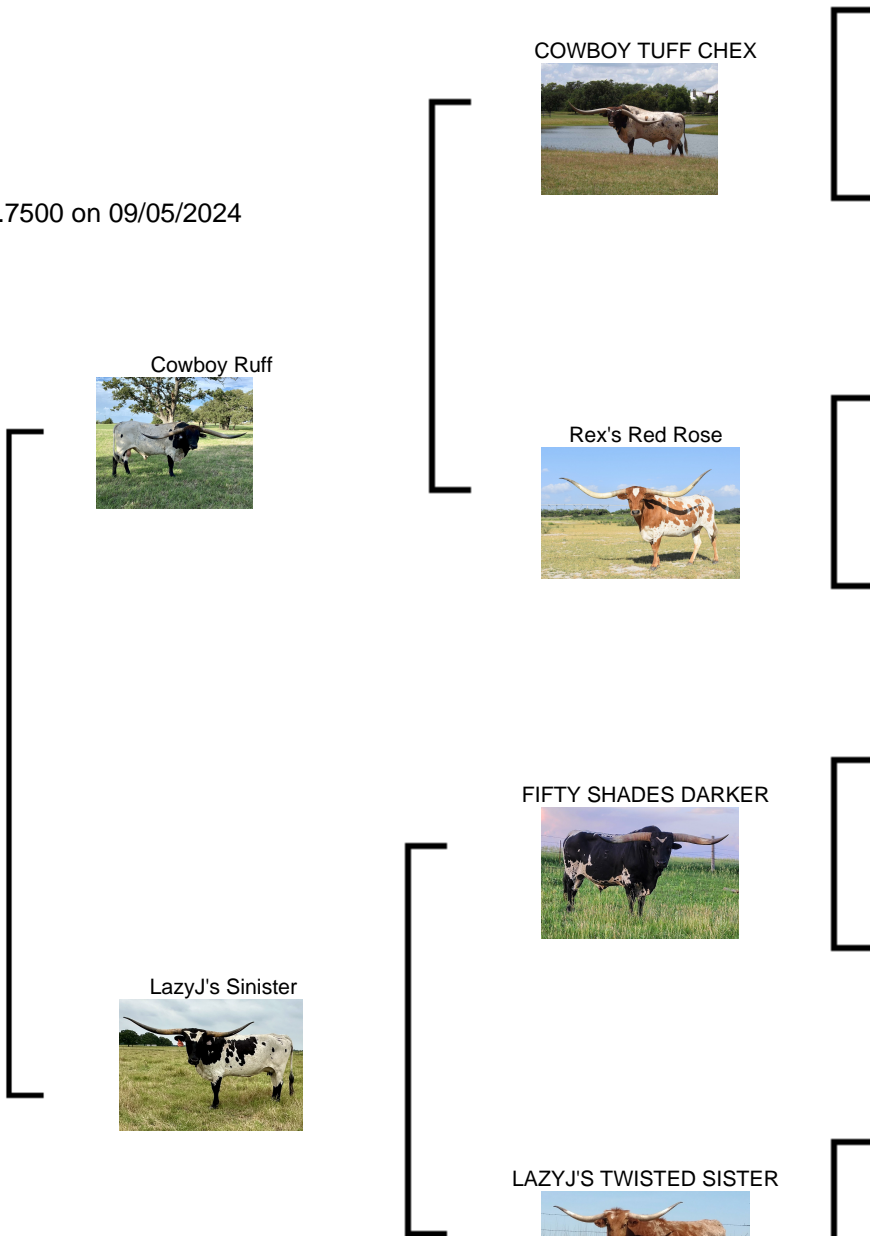

# Bull calf (Sinister x Ruff)

Date of Birth: 05/12/2024

Courtesy of Fairlea Longhorns

TTT: 11.7500 on 09/05/2024

Bull calf (Sinister x Ruff)

Cowboy Ruff

COWBOY TUFF CHEX

Rex's Red Rose

COWBOY CHEX

BL RIO CATCHIT

M.C. SUPER REX

Max's Red Rose

FIFTY-FIFTY BCB

MILKSHAKES MCFLURY

LAZYJ'S BOWHUNTER

FIFTY SHADES DARKER

LAZYJ'S TWISTED SISTER

LAZYJ'S JUST SILK