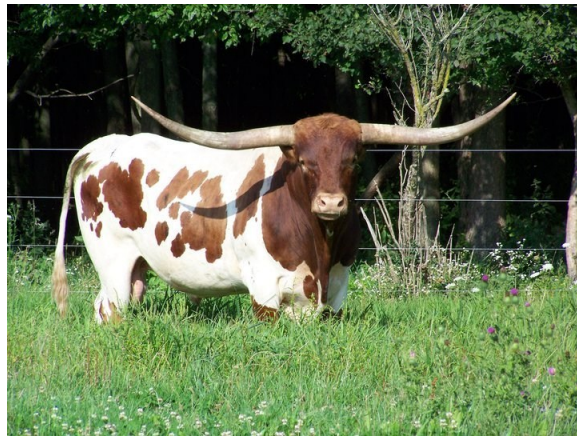

JP RIO GRANDE Semen

Courtesy of Fairlea Longhorns

JP RIO GRANDE Semen

JP RIO GRANDE

J.R. GRAND SLAM

TX W Lucky Lady

GUNMAN

J.R. SEQUENTIAL

LAMB'S POWER PLAY

TX W ROSE BUD