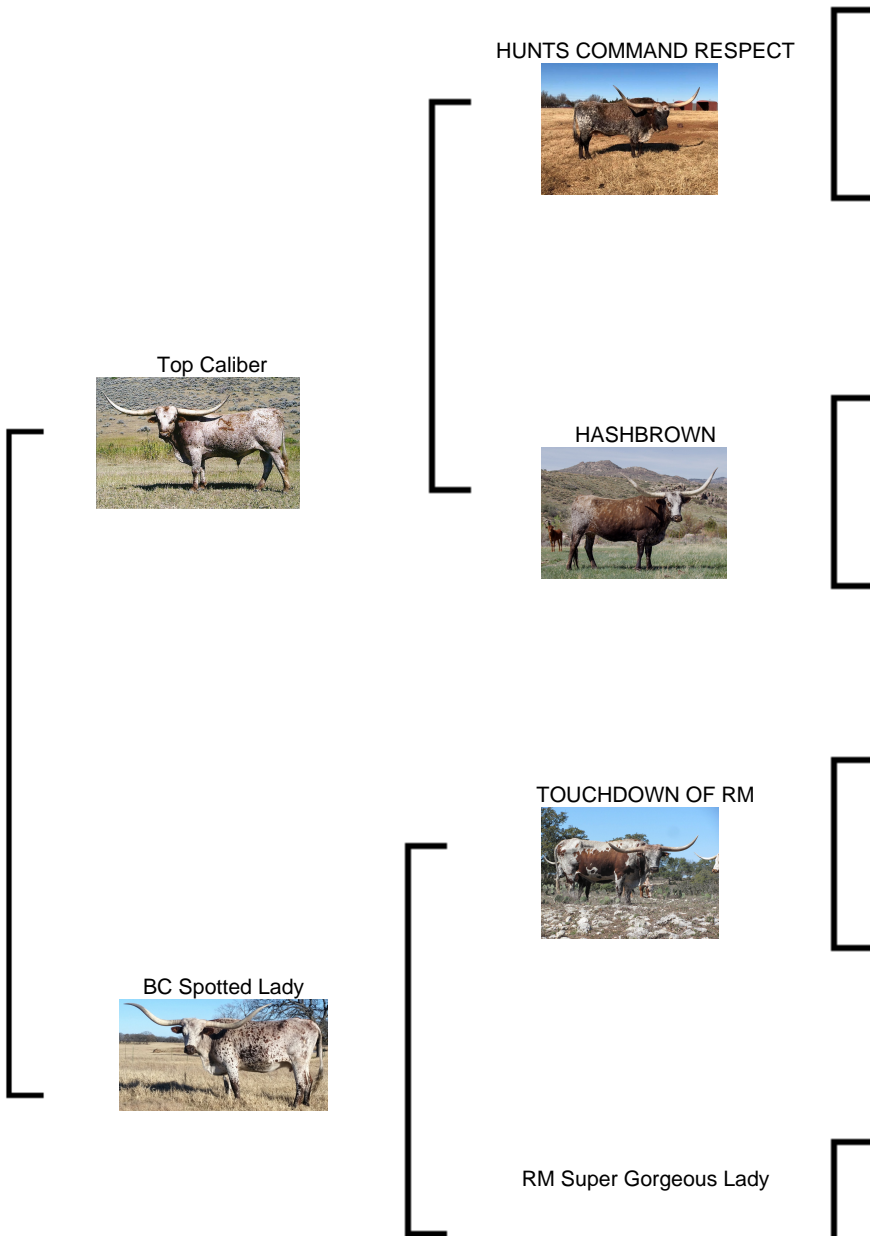

Top Caliber x B.C.Spotted Lady

Courtesy of Fairlea Longhorns

Top Caliber x B.C.Spotted Lady

HUNTS COMMAND RESPECT

HASHBROWN

TOUCHDOWN OF RM

RM Super Gorgeous Lady

HUNTS EMPEROR

MISS RODEO AMERICA

ROUNDUP

HASHKNIFE

SUPER BOWL

UNCURLED

SUPER COACH

GORGEOUS LADY