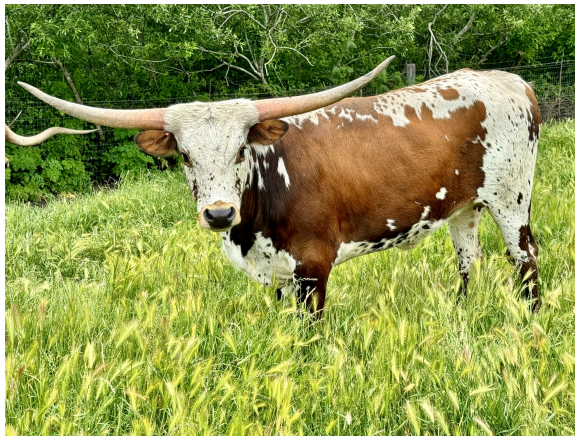

Pacific Country Darlin

Date of Birth: 08/04/2022
Breeder: Fairlea Longhorn Ranches, LLC
Owner: Fairlea Longhorn Ranches, LLC

Courtesy of Fairlea Longhorns

TTT: 59.5000 on 09/21/2024

Pacific Country Darlin