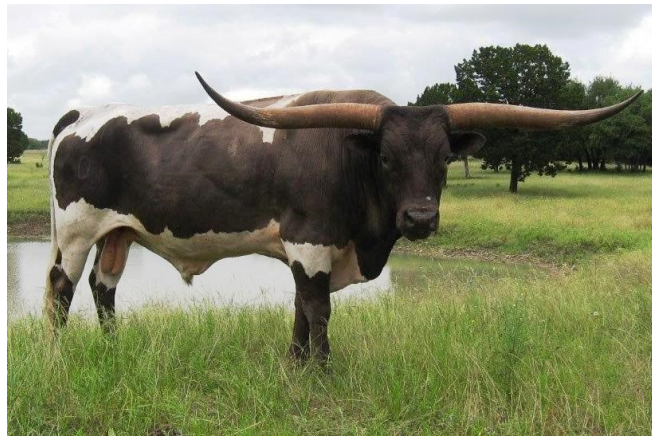

LVR LUCKY MALACHI

Date of Birth: 01/02/2011
Registration 1: BT184370
Registration 2: 261730
Breeder: LLL Longhorns

TTT: 68.2500 on 03/06/2016

LVR LUCKY MALACHI

LLL LUCKY

Maximus ST

J.R. GRAND SLAM

Maxi Confetti